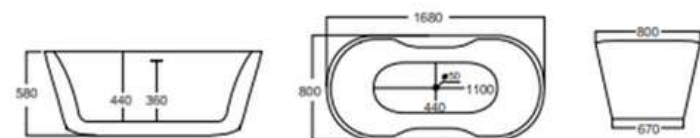

# ACRYLIC BATHTUB

**OLIVIA 63"**

**LBT-304A - 63  
FREE STANDING  
ACRYLIC BATHTUB**

SIZE: L/63" W/31" H/26"  
L/1600 W/790 H/670

**SOFIA 60"**

SIZE: L/60" W/30" H/24"  
L/1530 W/770 H/590

**LBT-316A - 60  
FREE STANDING  
ACRYLIC BATHTUB**

**ALEXA 60" & 67"**

SIZE: L/60" W/30" H/24"  
SIZE: L/67" W/29.5" H/23"

L/1500 W/750 H/580  
L/1700 W/750 H/580

**LBT-309A - 60  
LBT-309B - 67  
FREE STANDING  
ACRYLIC BATHTUB**

**FONTANA 66"**

**LBT-314A - 66  
FREE STANDING  
ACRYLIC BATHTUB**

SIZE: L/66" W/31.5" H/23"  
L/1680 W/800 H/580

**DECK MOUNT**

**NOVA 59" & 63"**

SIZE: L/59" W/29.5" H/23"  
SIZE: L/63" W/29.5" H/23"

L/1500 W/750 H/590  
L/1600 W/750 H/590

**LBT-322C - 59  
LBT-322D - 63  
FREE STANDING  
ACRYLIC BATHTUB**

**SELINA 67"**

SIZE: L/67" W/32.5" H/23"  
L/1700 W/820 H/585

**LBT-315A - 67  
FREE STANDING  
ACRYLIC BATHTUB**

**AVAILABLE IN 2 COLOURS**

**TIARA 67" WHITE  
TIARA 67" BLACK**

SIZE: L/67" W/31.5" H/23"  
L/1700 W/800 H/580