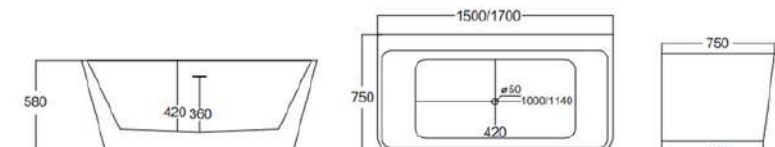

### CARINA 63" & 68"

SIZE: L/63" W/31" H/23.5"  
SIZE: L/68" W/34" H/24.5"

L/1600 W/780 H/590  
L/1740 W/860 H/625

LBT-302A-63  
LTB-302B-68  
FREE STANDING  
ACRYLIC BATHTUB

# ACRYLIC BATHTUB

**OLIVIA 63"**

**LBT-304A - 63  
FREE STANDING  
ACRYLIC BATHTUB**

SIZE: L/63" W/31" H/26"  
L/1600 W/790 H/670

**SOFIA 60"**

SIZE: L/60" W/30" H/24"  
L/1530 W/770 H/590

**LBT-316A - 60  
FREE STANDING  
ACRYLIC BATHTUB**

**ALEXA 60" & 67"**

SIZE: L/60" W/30" H/24"  
SIZE: L/67" W/29.5" H/23"

L/1500 W/750 H/580  
L/1700 W/750 H/580

**LBT-309A - 60  
LBT-309B - 67  
FREE STANDING  
ACRYLIC BATHTUB**

**FONTANA 66"**

**LBT-314A - 66  
FREE STANDING  
ACRYLIC BATHTUB**

SIZE: L/66" W/31.5" H/23"  
L/1680 W/800 H/580

**DECK MOUNT**

**NOVA 59" & 63"**

SIZE: L/59" W/29.5" H/23"  
SIZE: L/63" W/29.5" H/23"

L/1500 W/750 H/590  
L/1600 W/750 H/590

**LBT-322C - 59  
LBT-322D - 63  
FREE STANDING  
ACRYLIC BATHTUB**