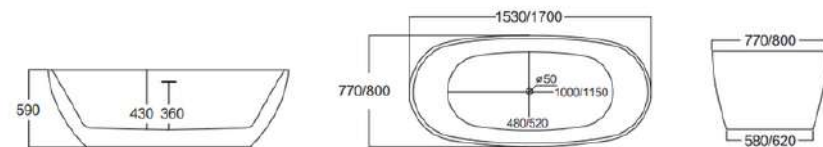

### CARINA 63" & 68"

SIZE: L/63" W/31" H/23.5"  
SIZE: L/68" W/34" H/24.5"

L/1600 W/780 H/590  
L/1740 W/860 H/625

LBT-302A-63  
LTB-302B-68  
FREE STANDING  
ACRYLIC BATHTUB

# ACRYLIC BATHTUB

**OLIVIA 63"**

**LBT-304A - 63  
FREE STANDING  
ACRYLIC BATHTUB**

SIZE: L/63" W/31" H/26"  
L/1600 W/790 H/670

**SOFIA 60"**

SIZE: L/60" W/30" H/24"  
L/1530 W/770 H/590

**LBT-316A - 60  
FREE STANDING  
ACRYLIC BATHTUB**

**ALEXA 60" & 67"**

SIZE: L/60" W/30" H/24"  
SIZE: L/67" W/29.5" H/23"

L/1500 W/750 H/580  
L/1700 W/750 H/580

**LBT-309A - 60  
LBT-309B - 67  
FREE STANDING  
ACRYLIC BATHTUB**

**FONTANA 66"**

**LBT-314A - 66  
FREE STANDING  
ACRYLIC BATHTUB**

SIZE: L/66" W/31.5" H/23"  
L/1680 W/800 H/580

**DECK MOUNT**

**NOVA 59" & 63"**

SIZE: L/59" W/29.5" H/23"  
SIZE: L/63" W/29.5" H/23"

L/1500 W/750 H/590  
L/1600 W/750 H/590

**LBT-322C - 59  
LBT-322D - 63  
FREE STANDING  
ACRYLIC BATHTUB**