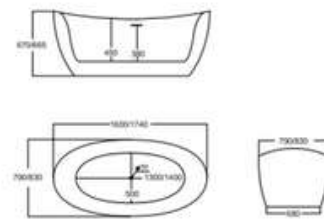

### CARINA 63" & 68"

SIZE: L/63" W/31" H/23.5"  
SIZE: L/68" W/34" H/24.5"

L/1600 W/780 H/590  
L/1740 W/860 H/625

LBT-302A-63  
LTB-302B-68  
FREE STANDING  
ACRYLIC BATHTUB

# ACRYLIC BATHTUB

**OLIVIA 63"**

**LBT-304A - 63  
FREE STANDING  
ACRYLIC BATHTUB**

SIZE: L/63" W/31" H/26"  
L/1600 W/790 H/670

**SOFIA 60"**

SIZE: L/60" W/30" H/24"  
L/1530 W/770 H/590

**LBT-316A - 60  
FREE STANDING  
ACRYLIC BATHTUB**

**ALEXA 60" & 67"**

SIZE: L/60" W/30" H/24"  
SIZE: L/67" W/29.5" H/23"

L/1500 W/750 H/580  
L/1700 W/750 H/580

**LBT-309A - 60  
LBT-309B - 67  
FREE STANDING  
ACRYLIC BATHTUB**

**FONTANA 66"**

**LBT-314A - 66  
FREE STANDING  
ACRYLIC BATHTUB**

SIZE: L/66" W/31.5" H/23"  
L/1680 W/800 H/580

**DECK MOUNT**

**NOVA 59" & 63"**

SIZE: L/59" W/29.5" H/23"  
SIZE: L/63" W/29.5" H/23"

L/1500 W/750 H/590  
L/1600 W/750 H/590

**LBT-322C - 59  
LBT-322D - 63  
FREE STANDING  
ACRYLIC BATHTUB**