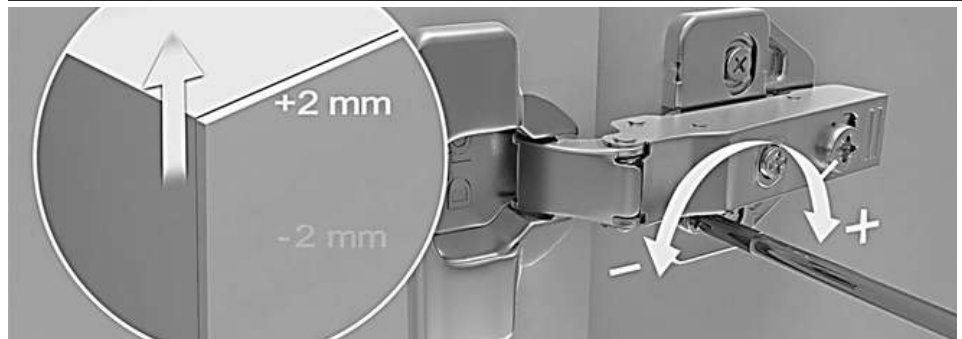

LUXOR HINGES

STANDARD HINGE

One button release buckle

Easy one click separation

HINGE ADJUSTMENTS

HINGE ADJUSTMENTS

- 1** ADJUST SIDWAYS ROTATE CLOCKWISE OR ANTI- CLOCKWISE AS REQUIRED

- 2** ADJUST HEIGHT ROTATE CLOCKWISE OR ANTI- CLOCKWISE AS REQUIRED

- 3** ADJUST DEPTH ROTATE CLOCKWISE OR ANTI- CLOCKWISE AS REQUIRED

HINGE ADJUSTMENTS

LEFT & RIGHT ADJUSTMENTS

1

ADJUST SIDWAYS ROTATE CLOCKWISE OR ANTI- CLOCKWISE AS REQUIRED

HINGE ADJUSTMENTS

HEIGHT ADJUSTMENTS