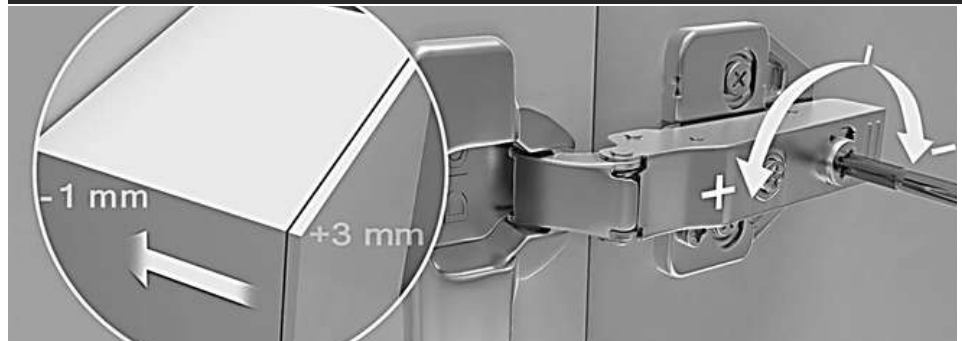

LUXOR HINGES

STANDARD HINGE

One button release buckle

Easy one click separation

HINGE ADJUSTMENTS

HINGE ADJUSTMENTS

- 1** ADJUST SIDWAYS ROTATE CLOCKWISE OR ANTI- CLOCKWISE AS REQUIRED

- 2** ADJUST HEIGHT ROTATE CLOCKWISE OR ANTI- CLOCKWISE AS REQUIRED

- 3** ADJUST DEPTH ROTATE CLOCKWISE OR ANTI- CLOCKWISE AS REQUIRED

HINGE ADJUSTMENTS

LEFT & RIGHT ADJUSTMENTS

1

ADJUST SIDWAYS ROTATE CLOCKWISE OR ANTI- CLOCKWISE AS REQUIRED

HINGE ADJUSTMENTS

HEIGHT ADJUSTMENTS