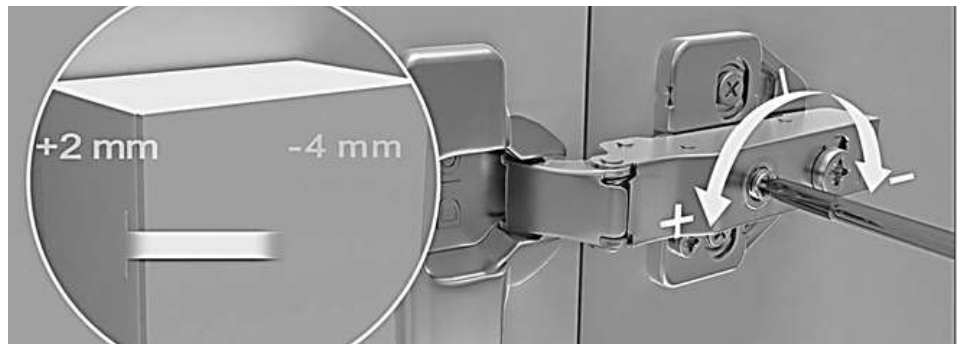

LUXOR HINGES

STANDARD HINGE

One button release buckle

Easy one click separation

HINGE ADJUSTMENTS

HINGE ADJUSTMENTS

- 1** ADJUST SIDWAYS ROTATE CLOCKWISE OR ANTI- CLOCKWISE AS REQUIRED

- 2** ADJUST HEIGHT ROTATE CLOCKWISE OR ANTI- CLOCKWISE AS REQUIRED

- 3** ADJUST DEPTH ROTATE CLOCKWISE OR ANTI- CLOCKWISE AS REQUIRED

HINGE ADJUSTMENTS

LEFT & RIGHT ADJUSTMENTS

1

ADJUST SIDWAYS ROTATE CLOCKWISE OR ANTI- CLOCKWISE AS REQUIRED

HINGE ADJUSTMENTS

HEIGHT ADJUSTMENTS