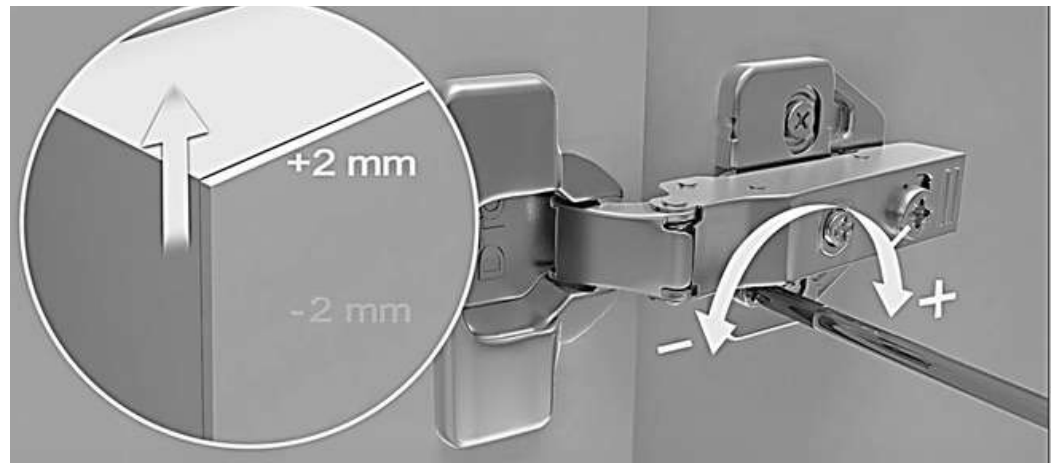

LUXOR HINGES

STANDARD HINGE

One button release buckle

Easy one click separation

HINGE ADJUSTMENTS

HINGE ADJUSTMENTS

- 1** ADJUST SIDWAYS ROTATE CLOCKWISE OR ANTI- CLOCKWISE AS REQUIRED

- 2** ADJUST HEIGHT ROTATE CLOCKWISE OR ANTI- CLOCKWISE AS REQUIRED

- 3** ADJUST DEPTH ROTATE CLOCKWISE OR ANTI- CLOCKWISE AS REQUIRED

HINGE ADJUSTMENTS

LEFT & RIGHT ADJUSTMENTS

1

ADJUST SIDWAYS ROTATE CLOCKWISE OR ANTI- CLOCKWISE AS REQUIRED

HINGE ADJUSTMENTS

HEIGHT ADJUSTMENTS

2

ADJUST HEIGHT ROTATE CLOCKWISE OR ANTI- CLOCKWISE AS REQUIRED

HINGE ADJUSTMENTS

DEPTH ADJUSTMENTS

3

ADJUST DEPTH ROTATE CLOCKWISE OR ANTI- CLOCKWISE AS REQUIRED